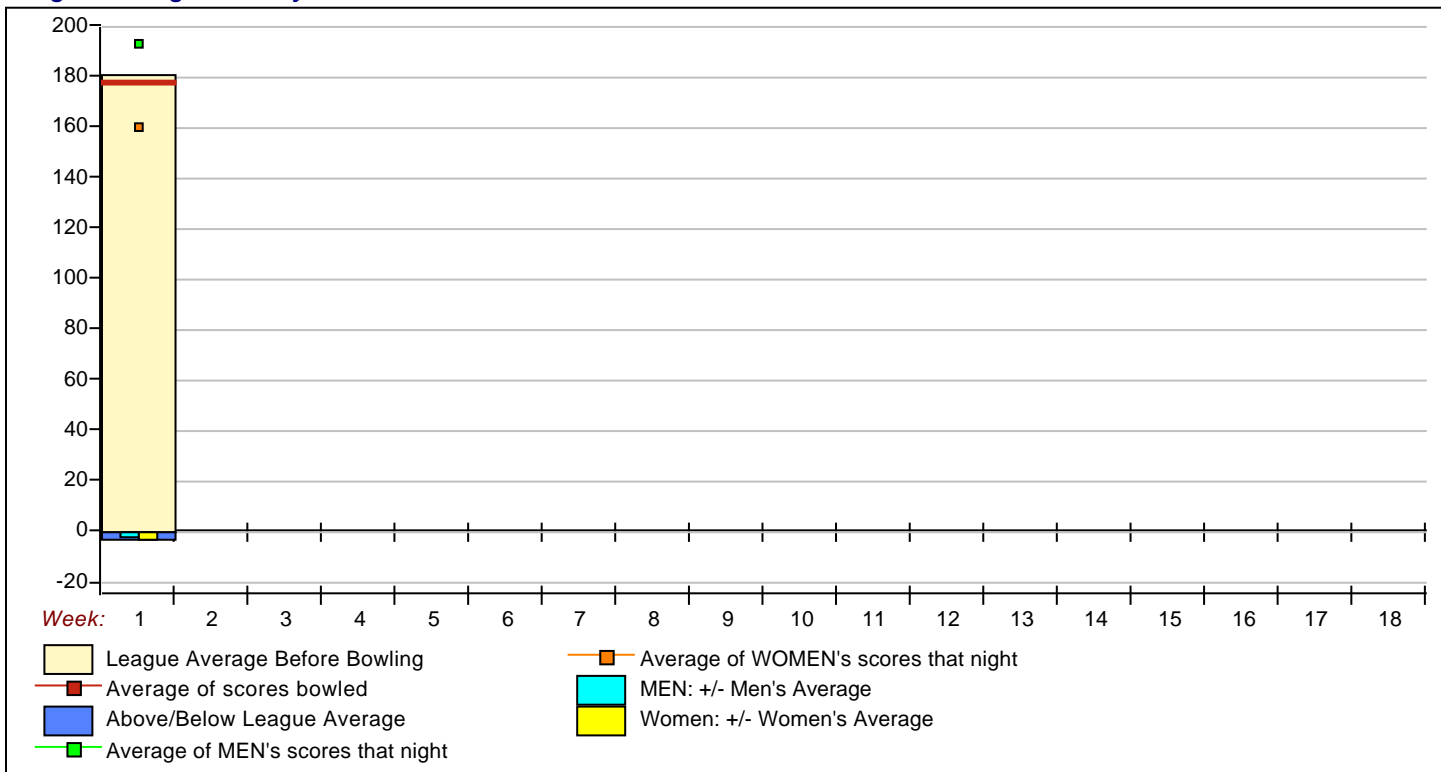

Last Week's Top Scores - Continued

Men	Scratch Game	263	Brad Mayhew	234	Andy McGilvrey	232	Mike Graham
	Scratch Series	632	Brad Mayhew	605	Mike Graham	605	Steve West
	Handicap Game	263	Brad Mayhew	234	Andy McGilvrey	232	Mike Graham
	Handicap Series	632	Brad Mayhew	605	Mike Graham	605	Steve West
Women	Scratch Game	203	Shelly Graham	192	Natalie Ellifritz	186	Melissa Andrews
	Scratch Series	584	Shelly Graham	550	Melissa Andrews	519	Natalie Ellifritz
	Handicap Game	214	Carolyn Haylett	213	Natalie Ellifritz	207	Shelly Graham
	Handicap Series	596	Shelly Graham	589	Melissa Andrews	582	Natalie Ellifritz

League Average Week-by-Week

Last Week's Top Game Scores

Individual High Averages